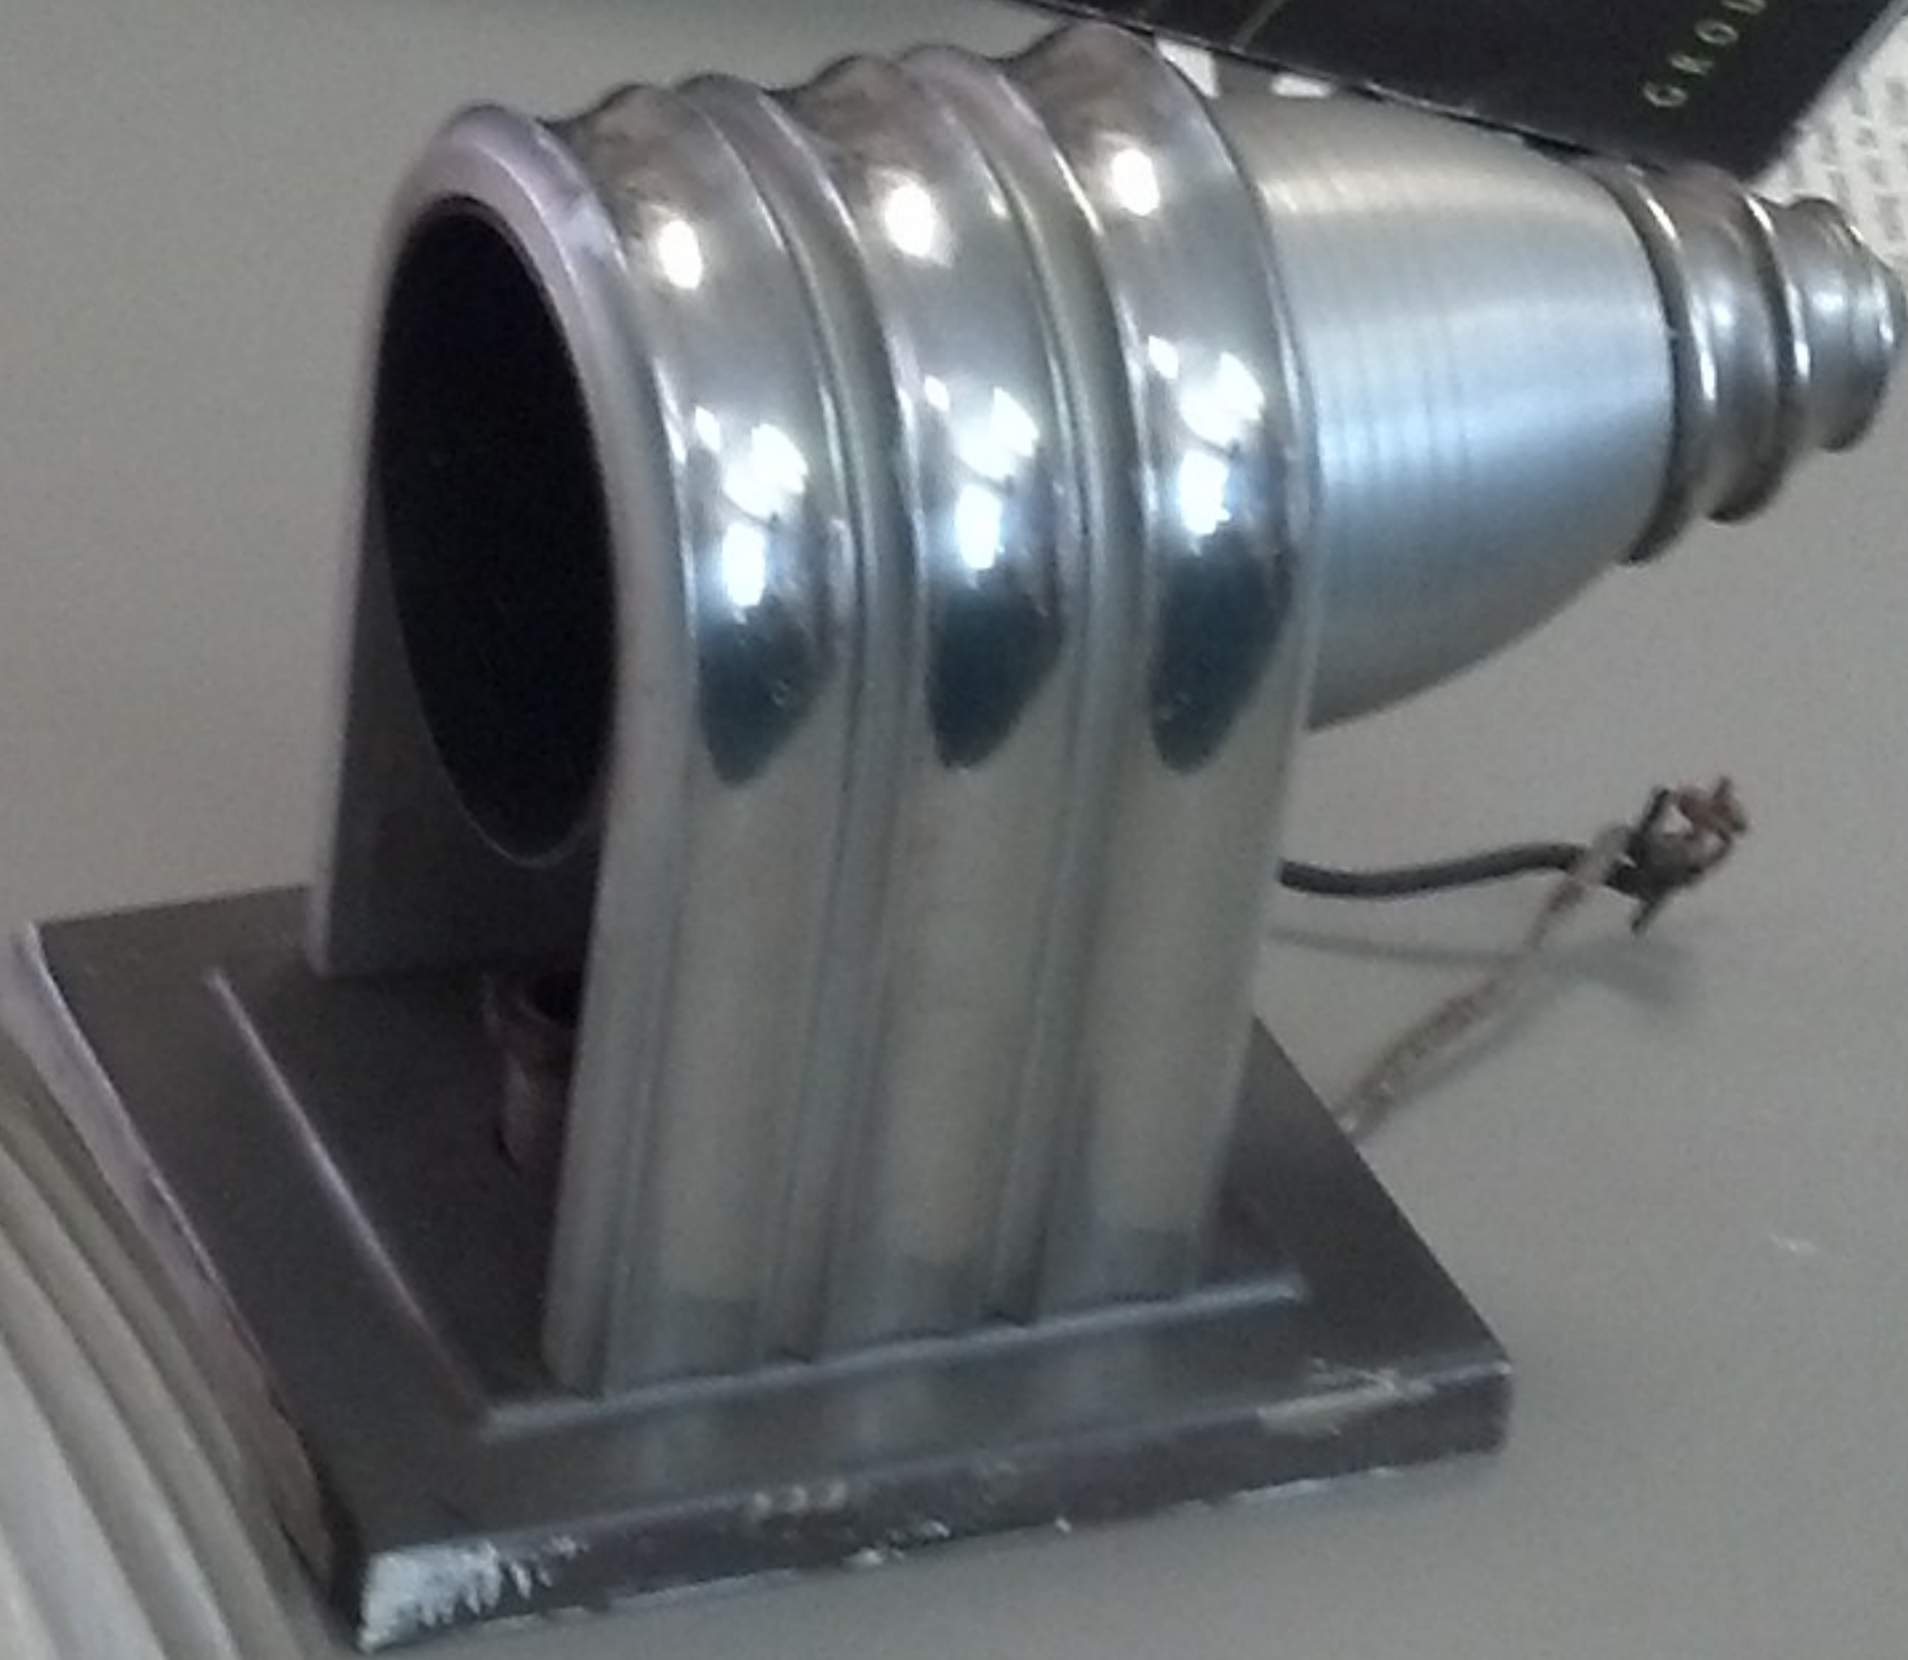

MUSEUM COLLECTION
Gaylord
ARCHIVE
Michigan State University

SPRINGFIELD
GROUNDS FOR SCULPTURE
TOMAS RIVER
Country Club
415 Washington Street
Springfield, MA 01103

Internet Browser to
1992
1987
UNION MADE ELECTRIC UNIT
SUPPLIES-NAMELY,
TO ENCLOSED
BY COALS,
1985-1987